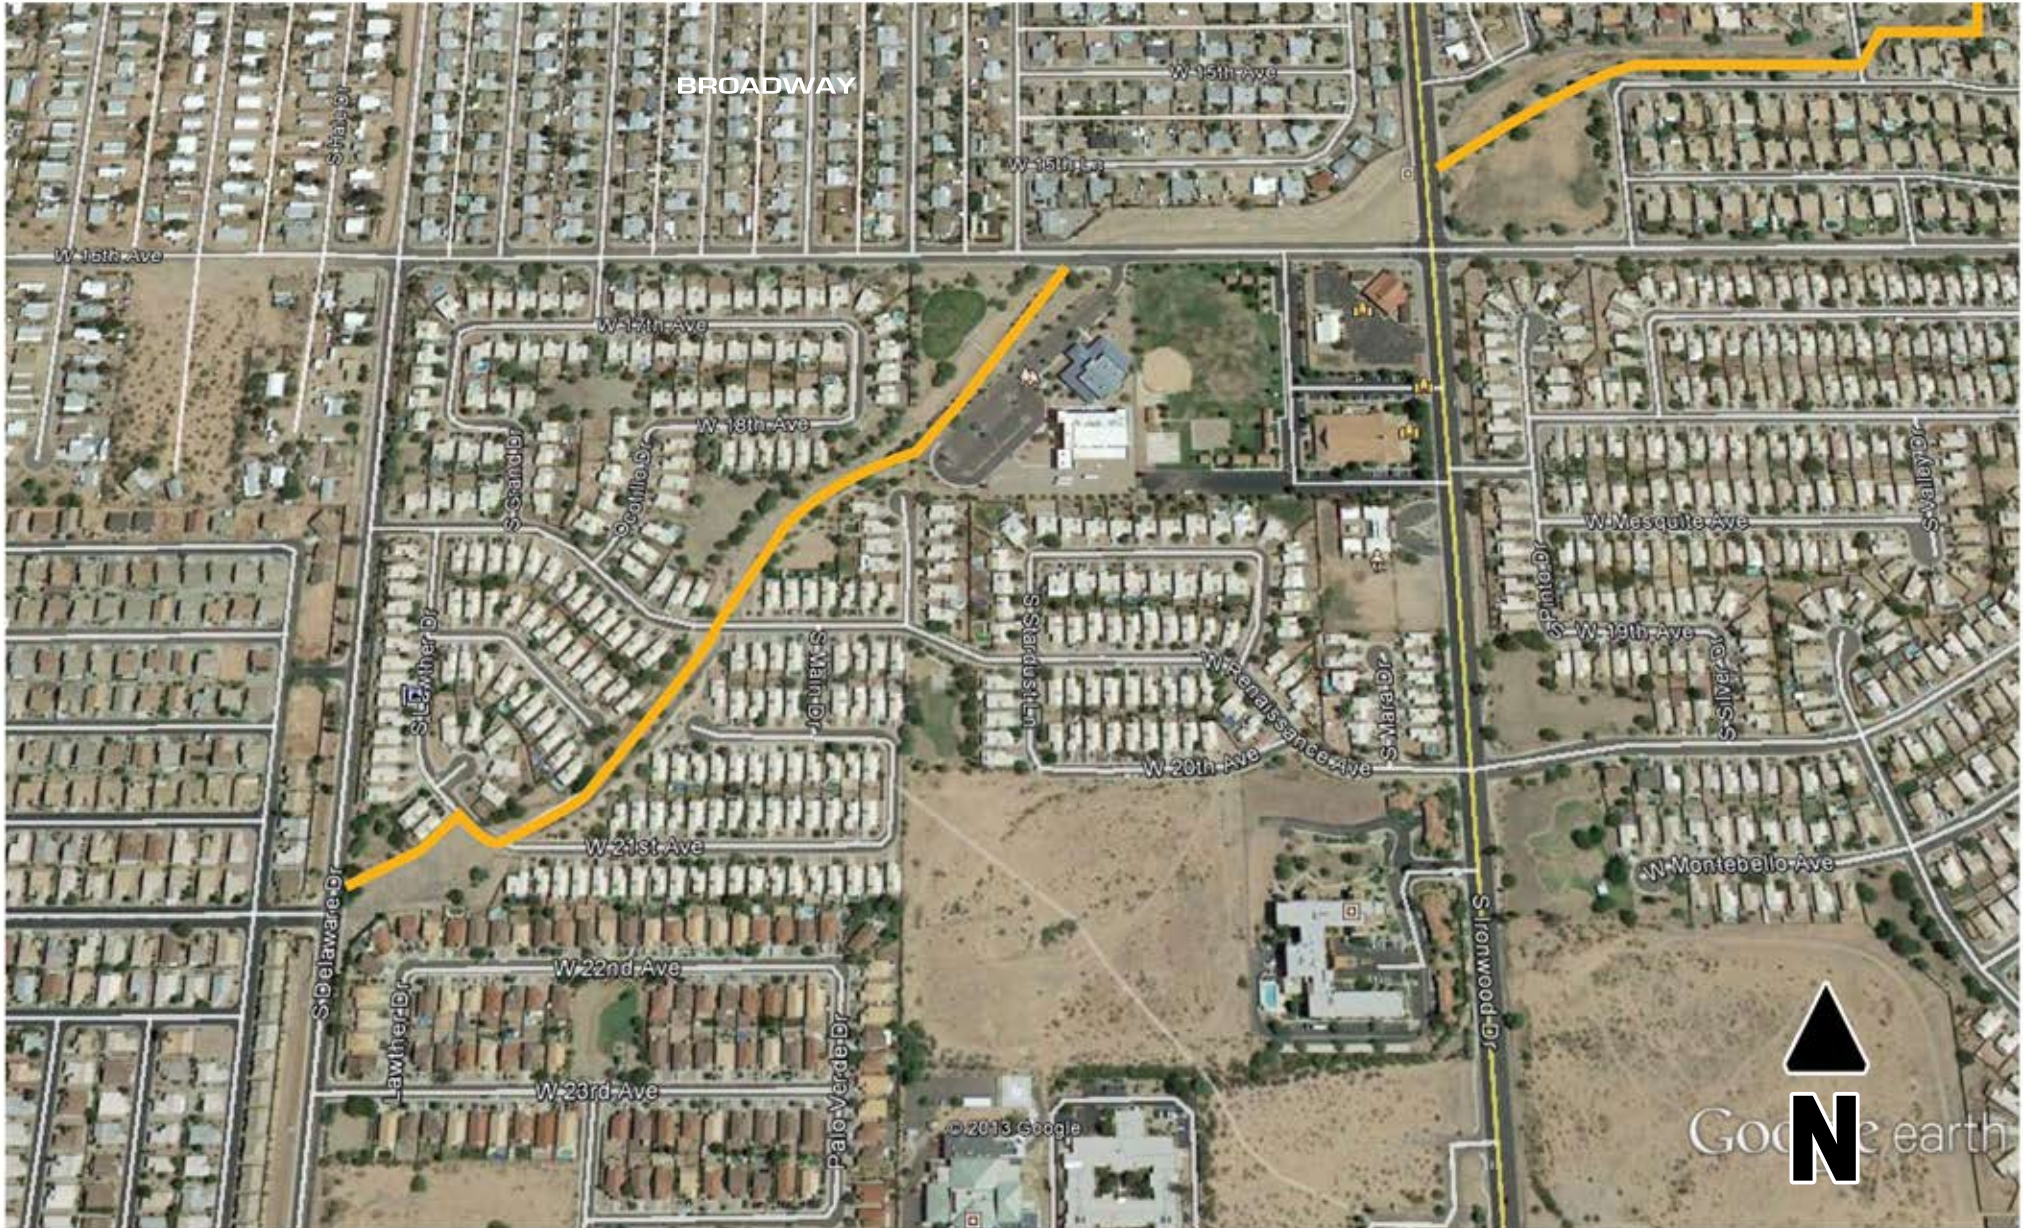

# RENAISSANCE POINT COMMUNITY TRAIL

RENAISSANCE POINT TRAIL CAN BE ACCESSED ON 16TH AVE OR DELAWARE DR. TO ACCESS ARROYO VERDE TRAIL, TAKE 16TH AVE EAST TO IRONWOOD THE TRAIL PICKS UP ON THE EAST SIDE OF IRONWOOD ALONG THE WASH.