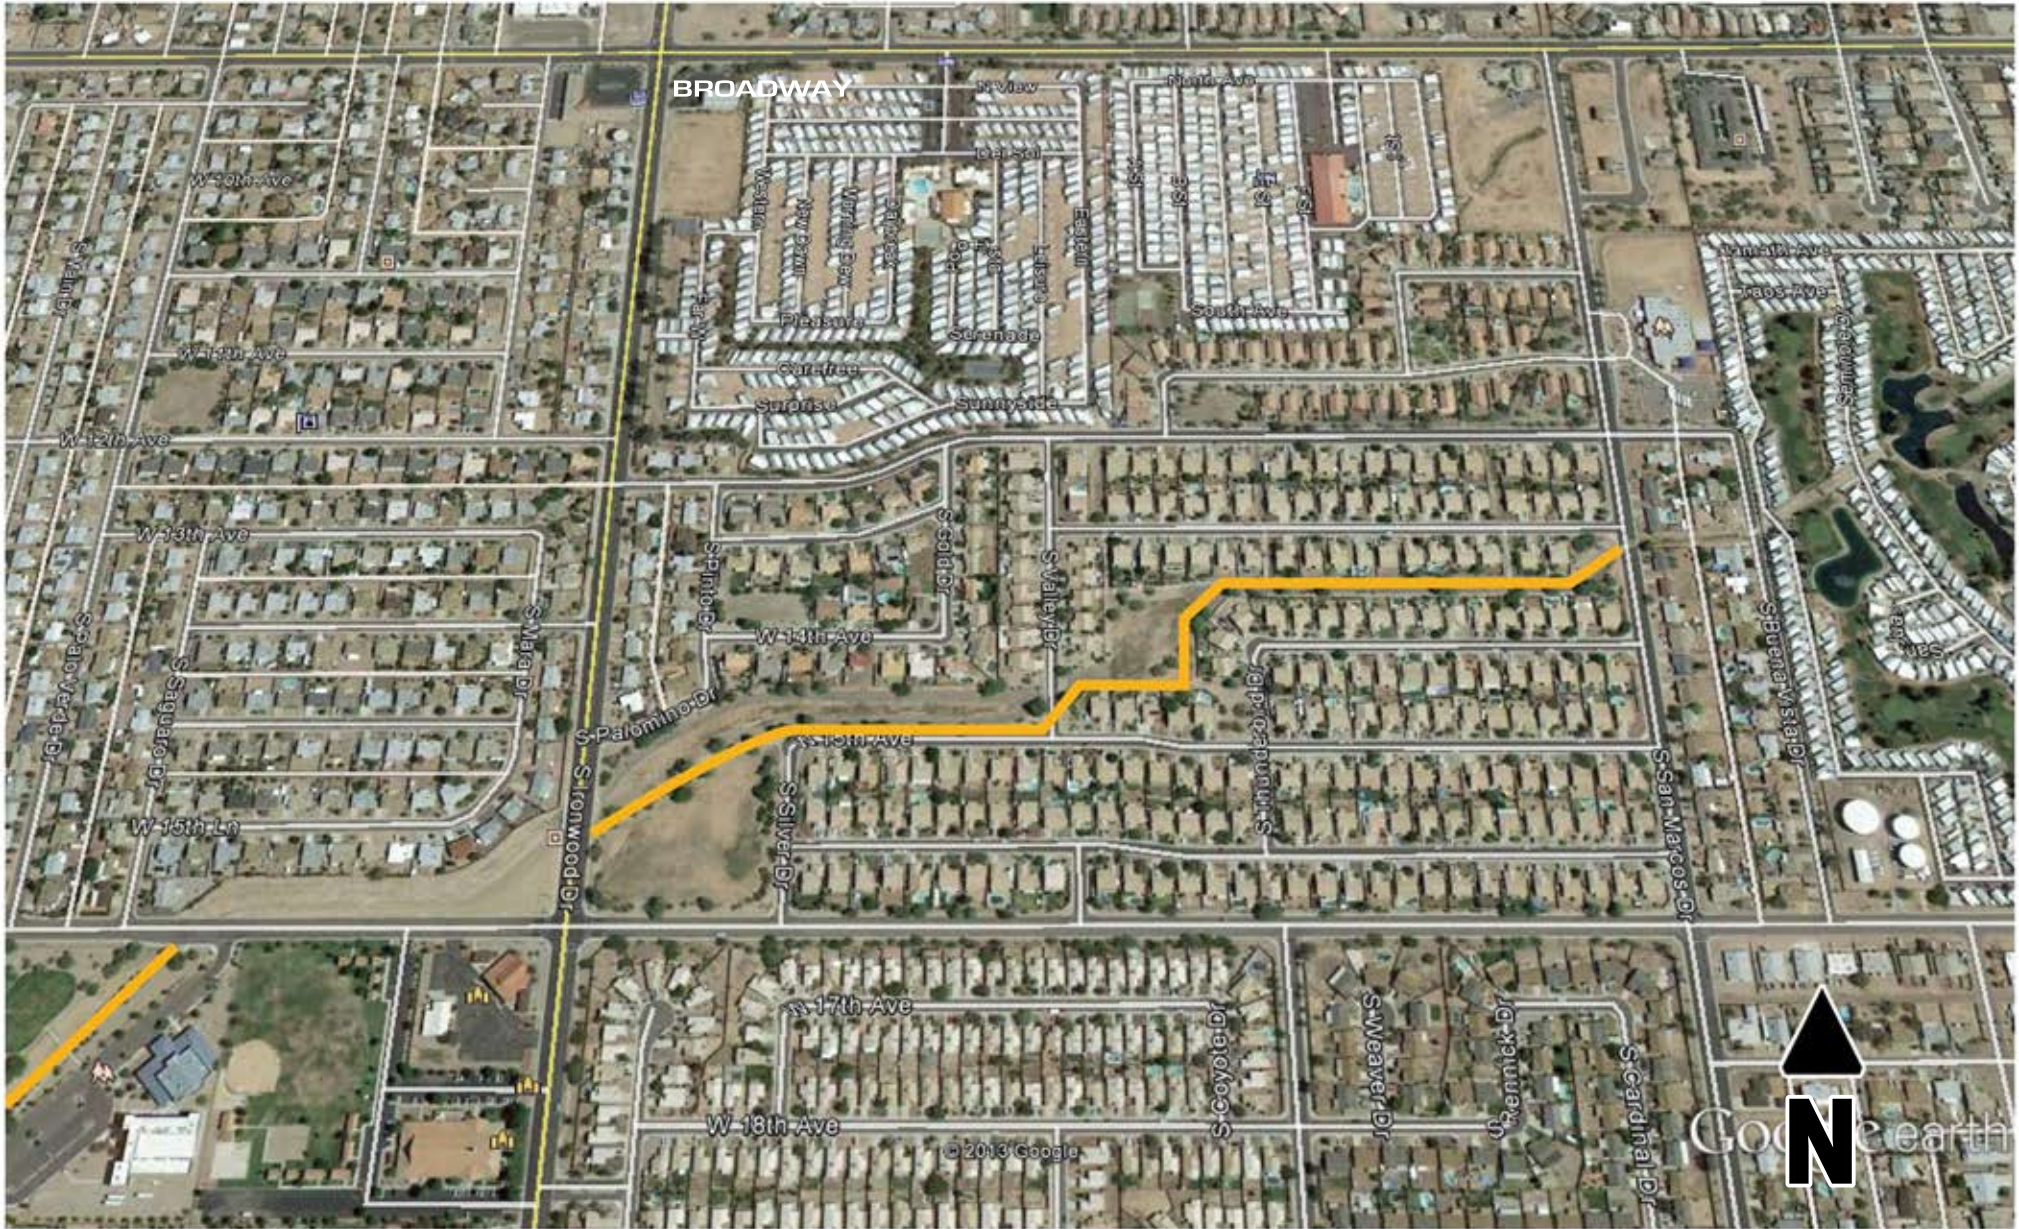

ARROYO VERDE COMMUNITY TRAIL

THE ARROYO VERED TRAIL ENDS AT IRONWOOD AND 16TH AVE. TO CONNECT TO THE RENAISSANCE POINT TRAIL, GO WEST ON 16TH AVE. JUST PAST IMAGE PREP HIGH SCHOOL AND PICKUP THE TRAIL ON THE SOUTH SIDE OF 16TH AVE..